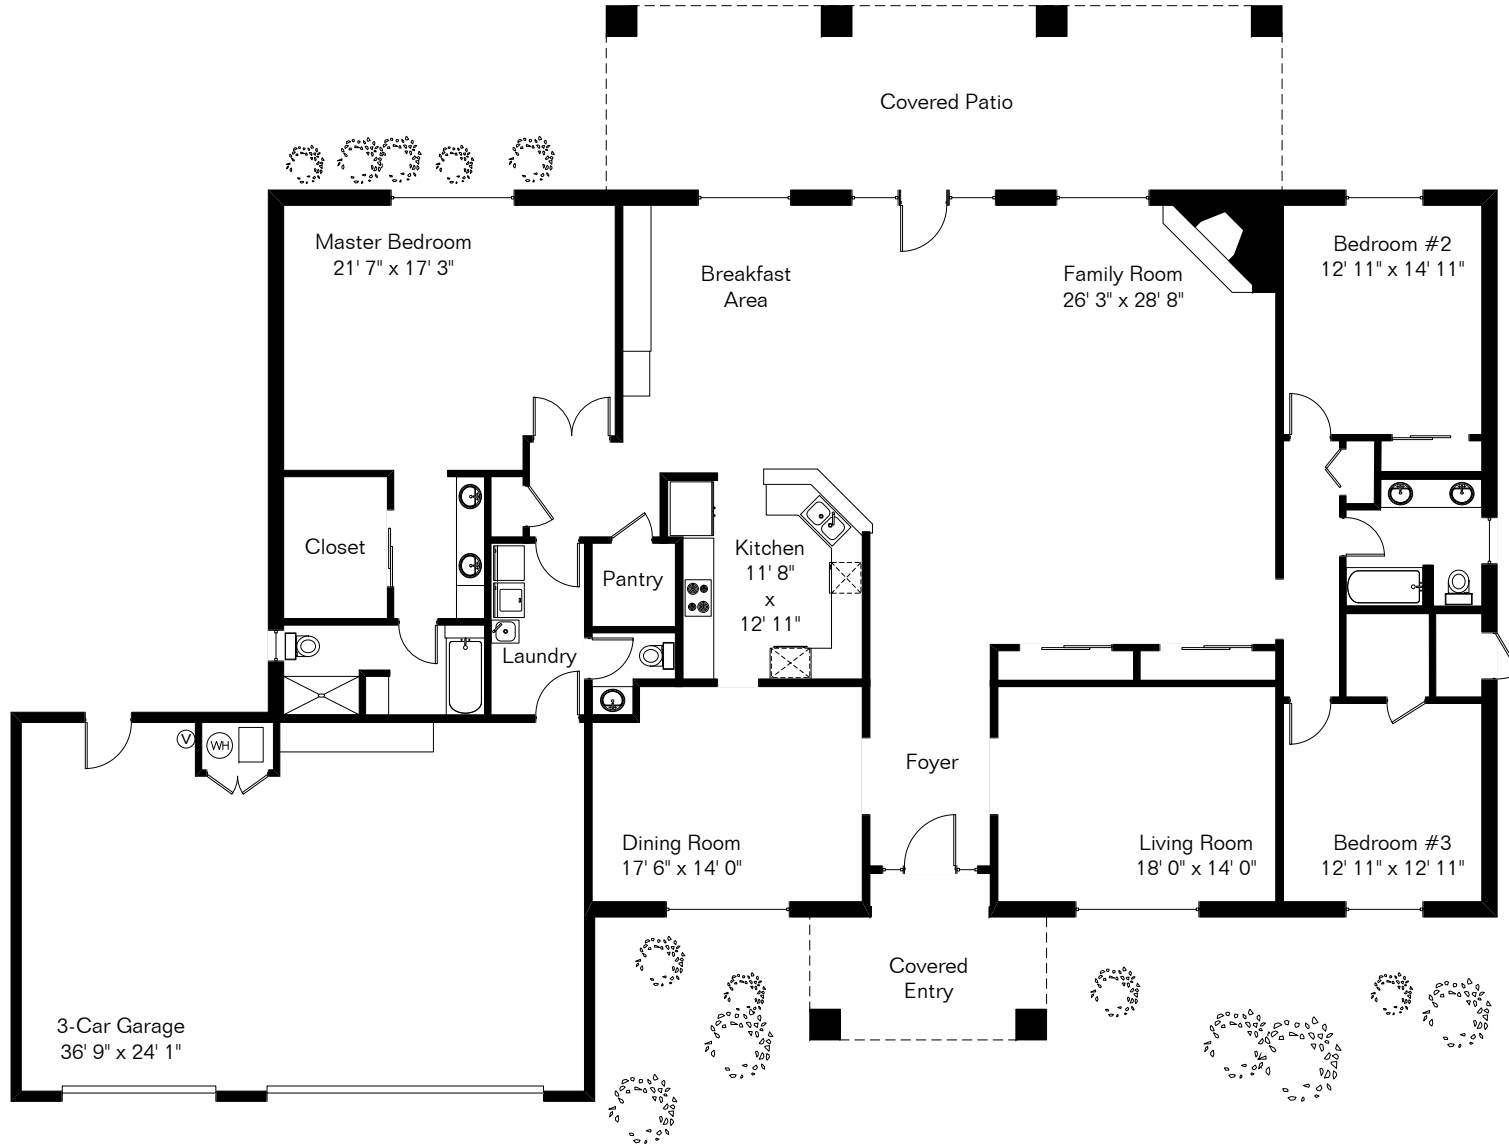

The square footages and room size information are deemed to be reliable but are not guaranteed and should be independently verified.

Living Area 3,482 Sq Ft
Garage 940 Sq Ft

5661 N Placita de la Noche

Site Visit July 2015

0 ft. 6 ft. 10 ft. 20 ft.

Copyright 2015 Floor Plans First! LLC
All Rights Reserved.

www.FloorPlansFirst.com

Toll Free (877) 887-1500
Voice (520) 881-1500
Fax (520) 791-7701

Floor Plans First!
See the Floor Plan First!